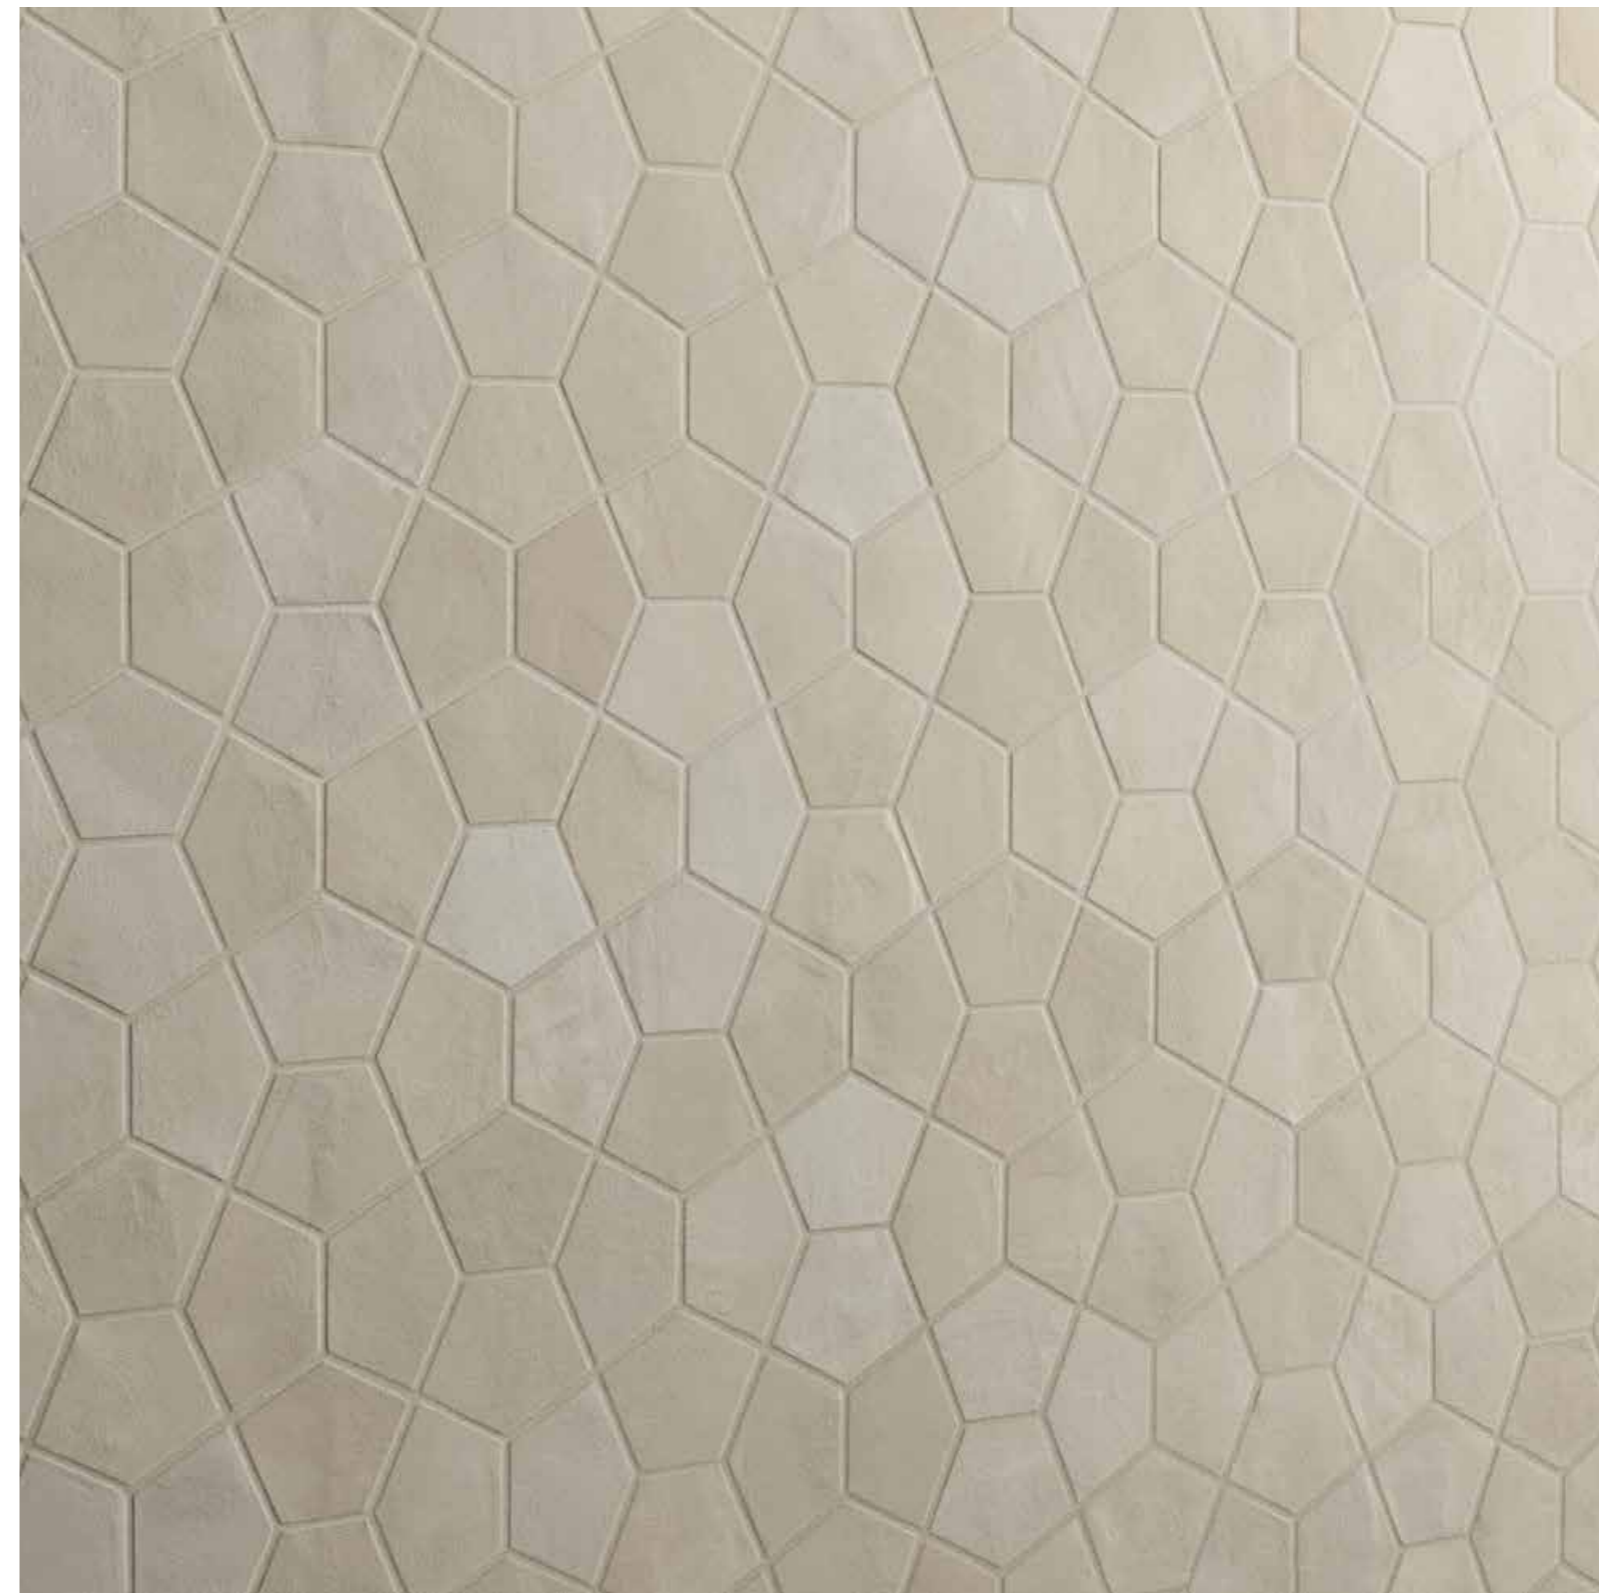

Пьор Нат. и Рет. 60x120 см • Пьор Мозаика Призм 41,3x20,5 см
Pure Nat. e Ret. 60x120 cm • Pure Mosaico Prism 41,3x20,5 cm

Пьор Мозаика Призм 41,3x20,5 см
Pure Mosaico Prism 41,3x20,5 cm